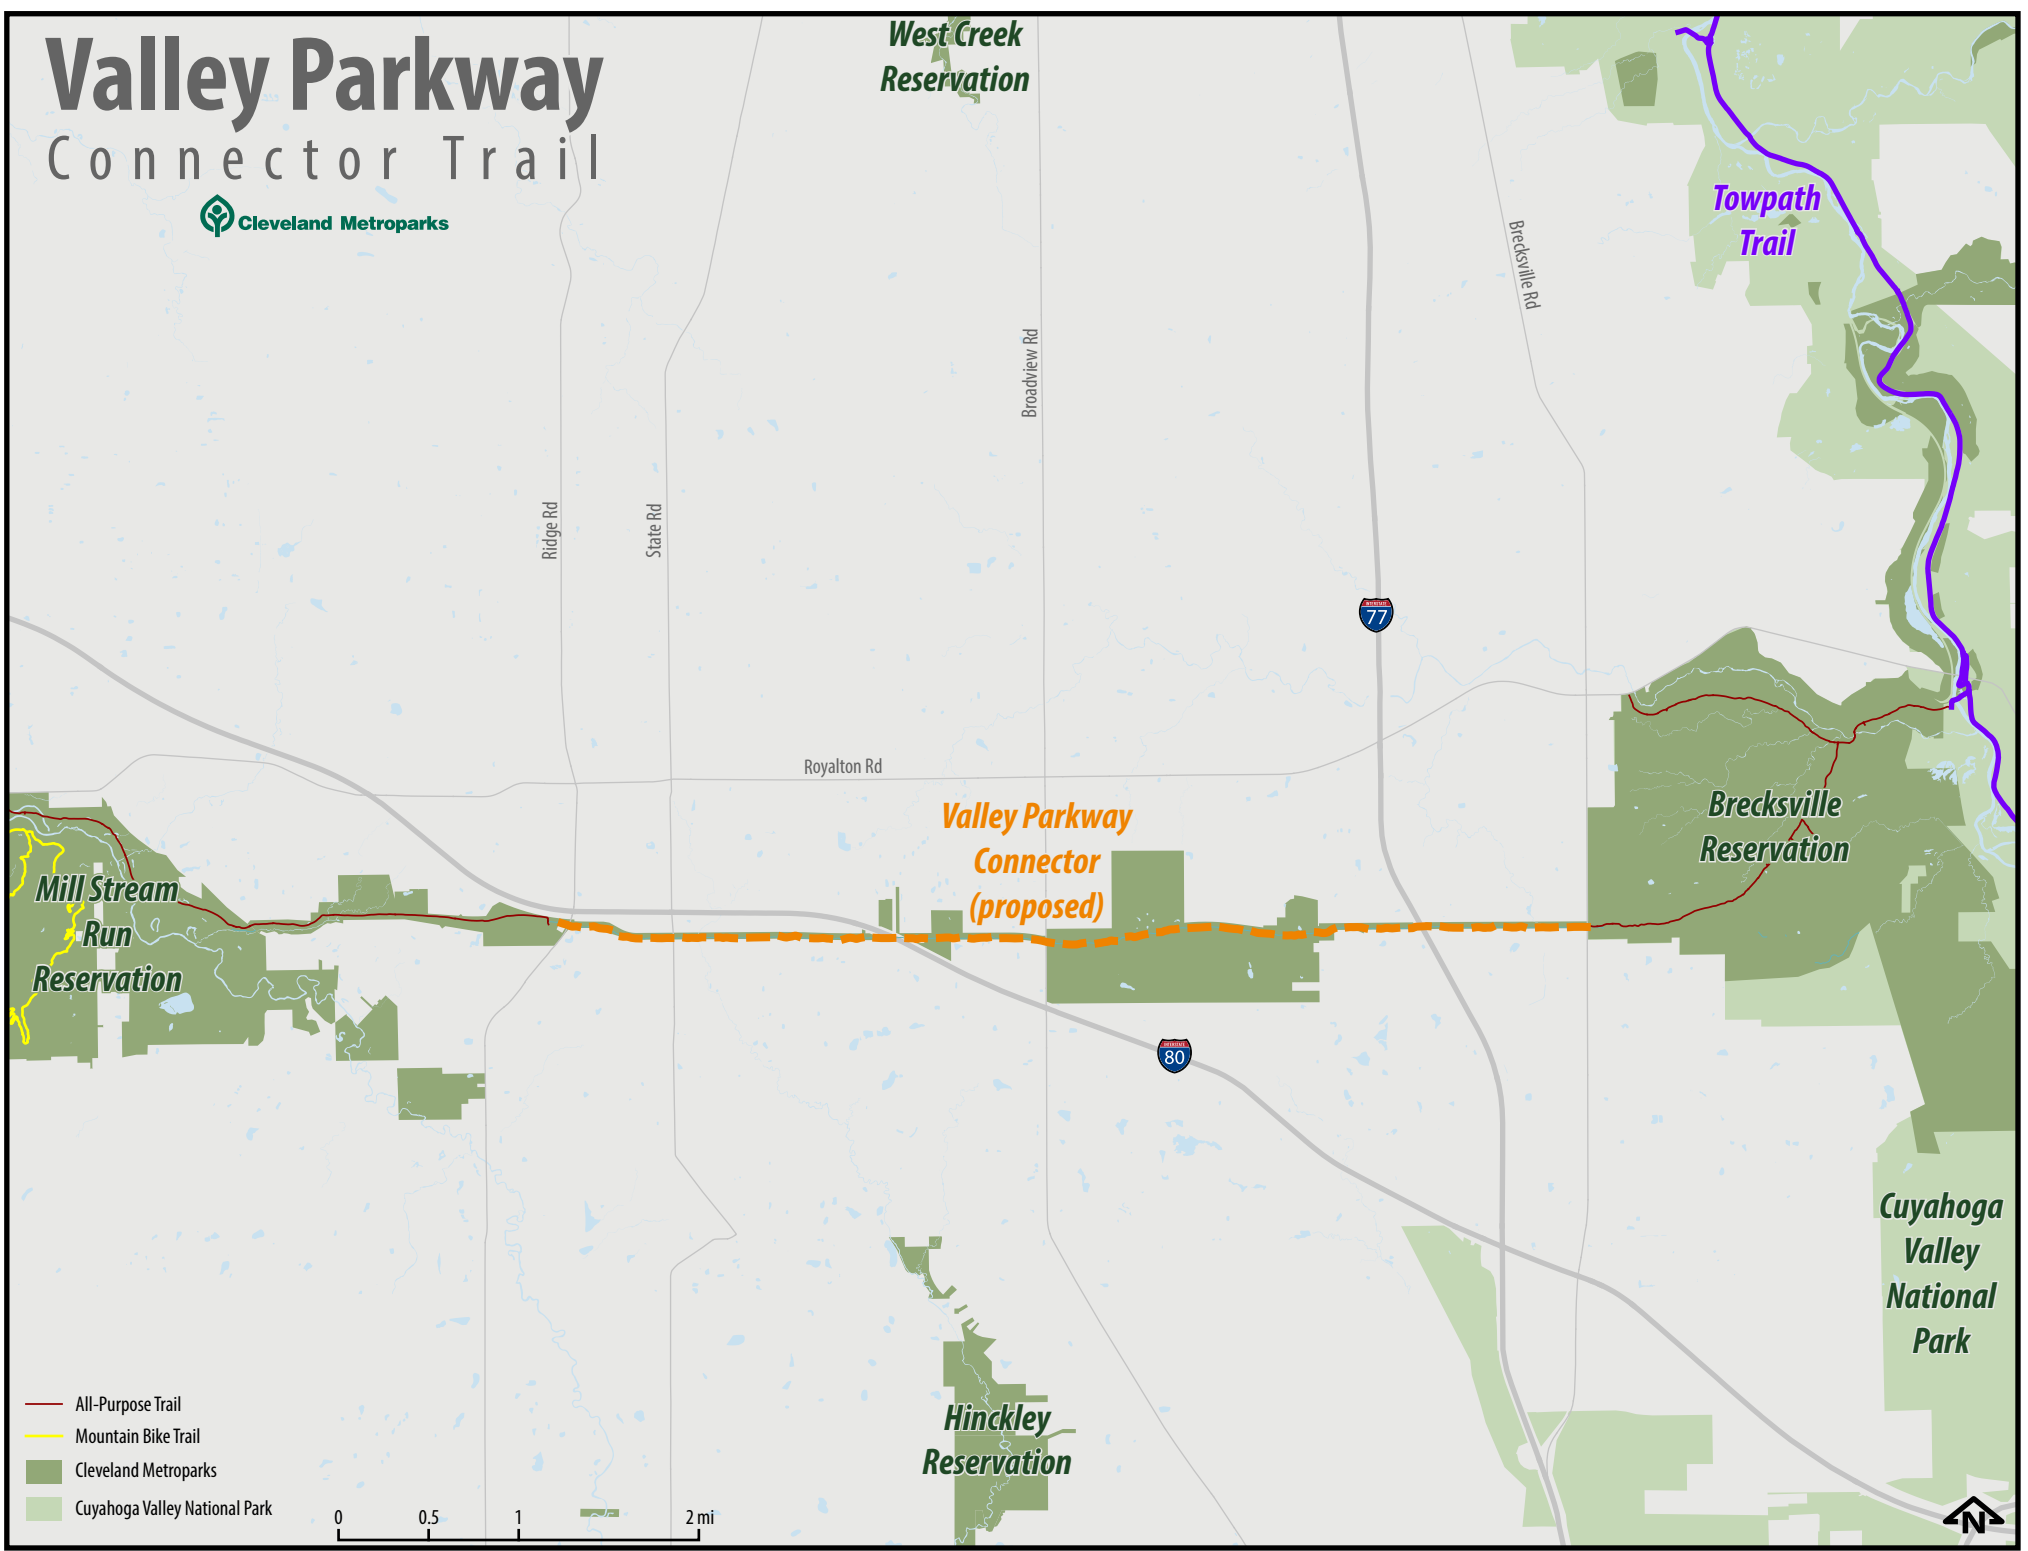

Valley Parkway Connector Trail

Mill Stream Run Reservation

West Creek Reservation

Towpath Trail

Brecksville Reservation

Valley Parkway Connector (proposed)

Hinckley Reservation

Cuyahoga Valley National Park

- All-Purpose Trail
- Mountain Bike Trail
- Cleveland Metroparks
- Cuyahoga Valley National Park