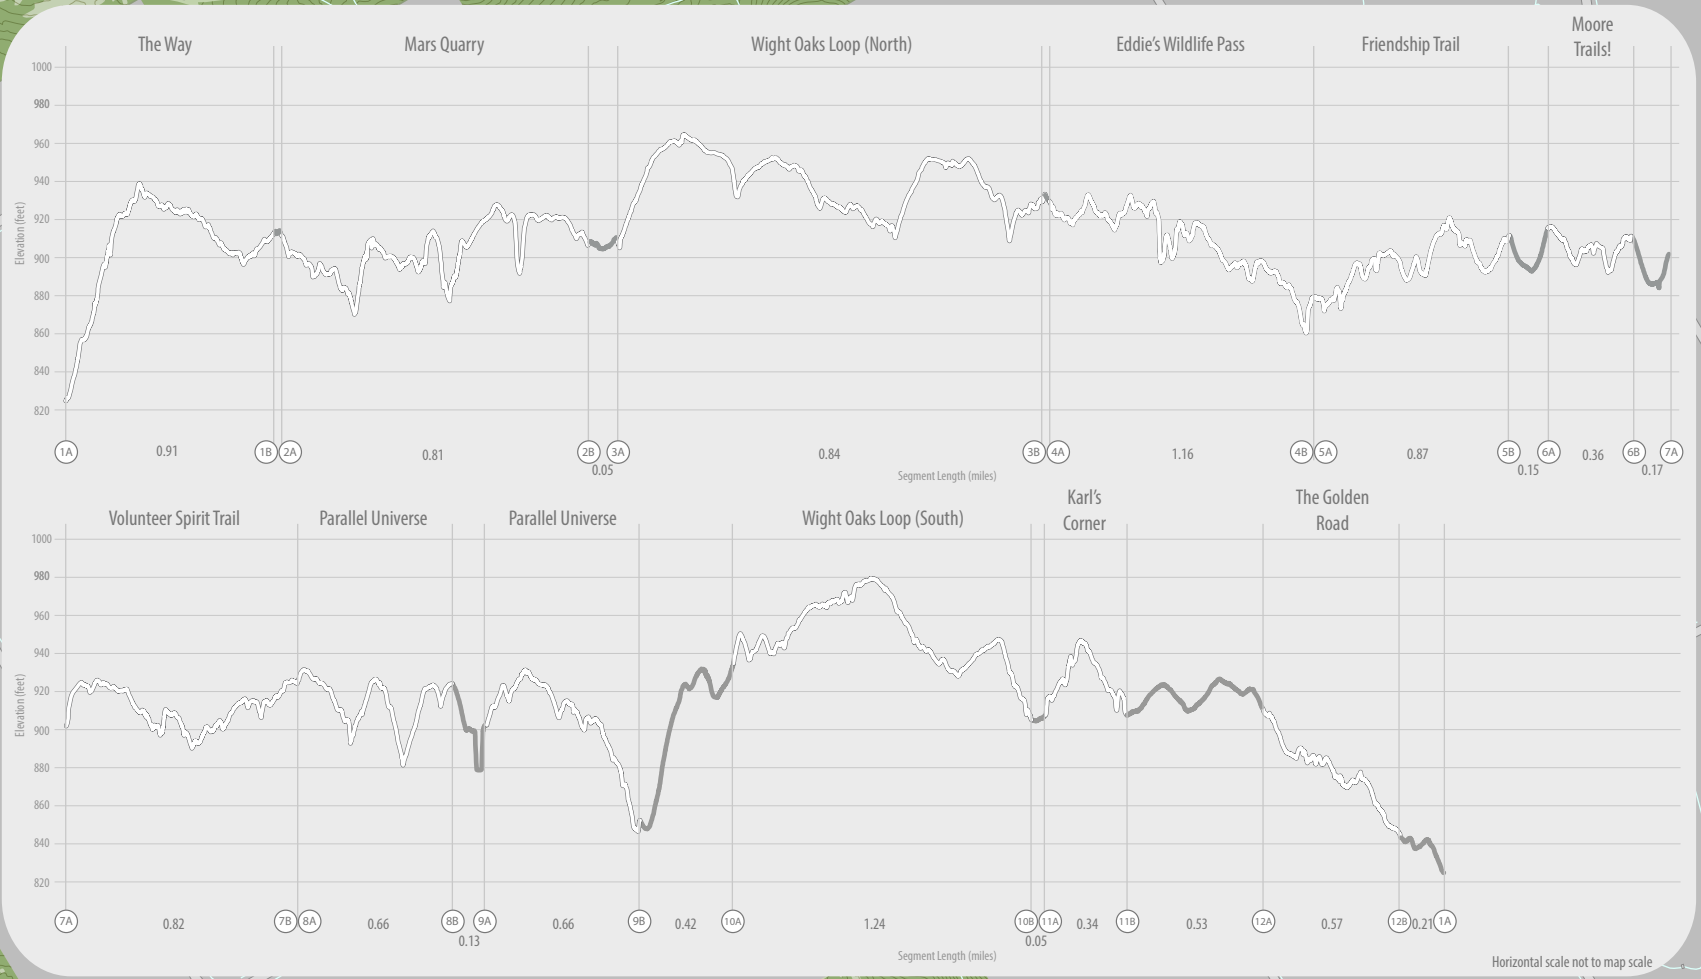

# Bedford Singletrack Mountain Bike Trail

"Follow the white blazes"

- Mountain Biking Trail Entrance
- Hiking Trail Entrance
- Trail Parking
- Caution - Bridle Trail Intersection
- Singletrack Mountain Bike Trail
- Shared Use - Singletrack Mountain Bike Trail and Bridle Trail
- All-Purpose Trail
- Other Trails