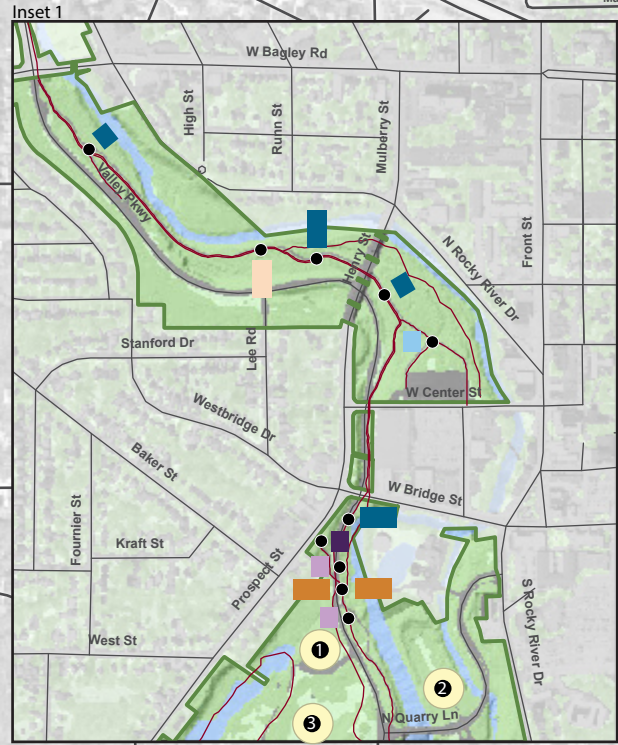

# Emerald Ash Borer

## Mill Stream Run Reservation

Winter 2011

**Number of Ash Trees**

0 5 10 15 20 25 30

**Size of Tree**

- 4 - 12"
- 13 - 20"
- >20"

**Damage Amount**

- 0%
- <50%
- >50%

**Legend**

- Data point
- Trail
- Road
- Mill Stream Run Boundary
- Water
- Grass
- Forest
- Impervious

**Cleveland Metropark Facilities**

- 1 North Quarry Picnic Area
- 2 Music Mound Picnic Area
- 3 Wallace Lake Picnic Area
- 4 W.J. Lodge
- 5 Albion Woods Picnic Area
- 6 Bonnie Park Picnic Area
- 7 The Chalet

**Number of Ash Trees Near Facility**

- More than 100
- 31 - 100
- 1 - 30

0 0.25 Miles