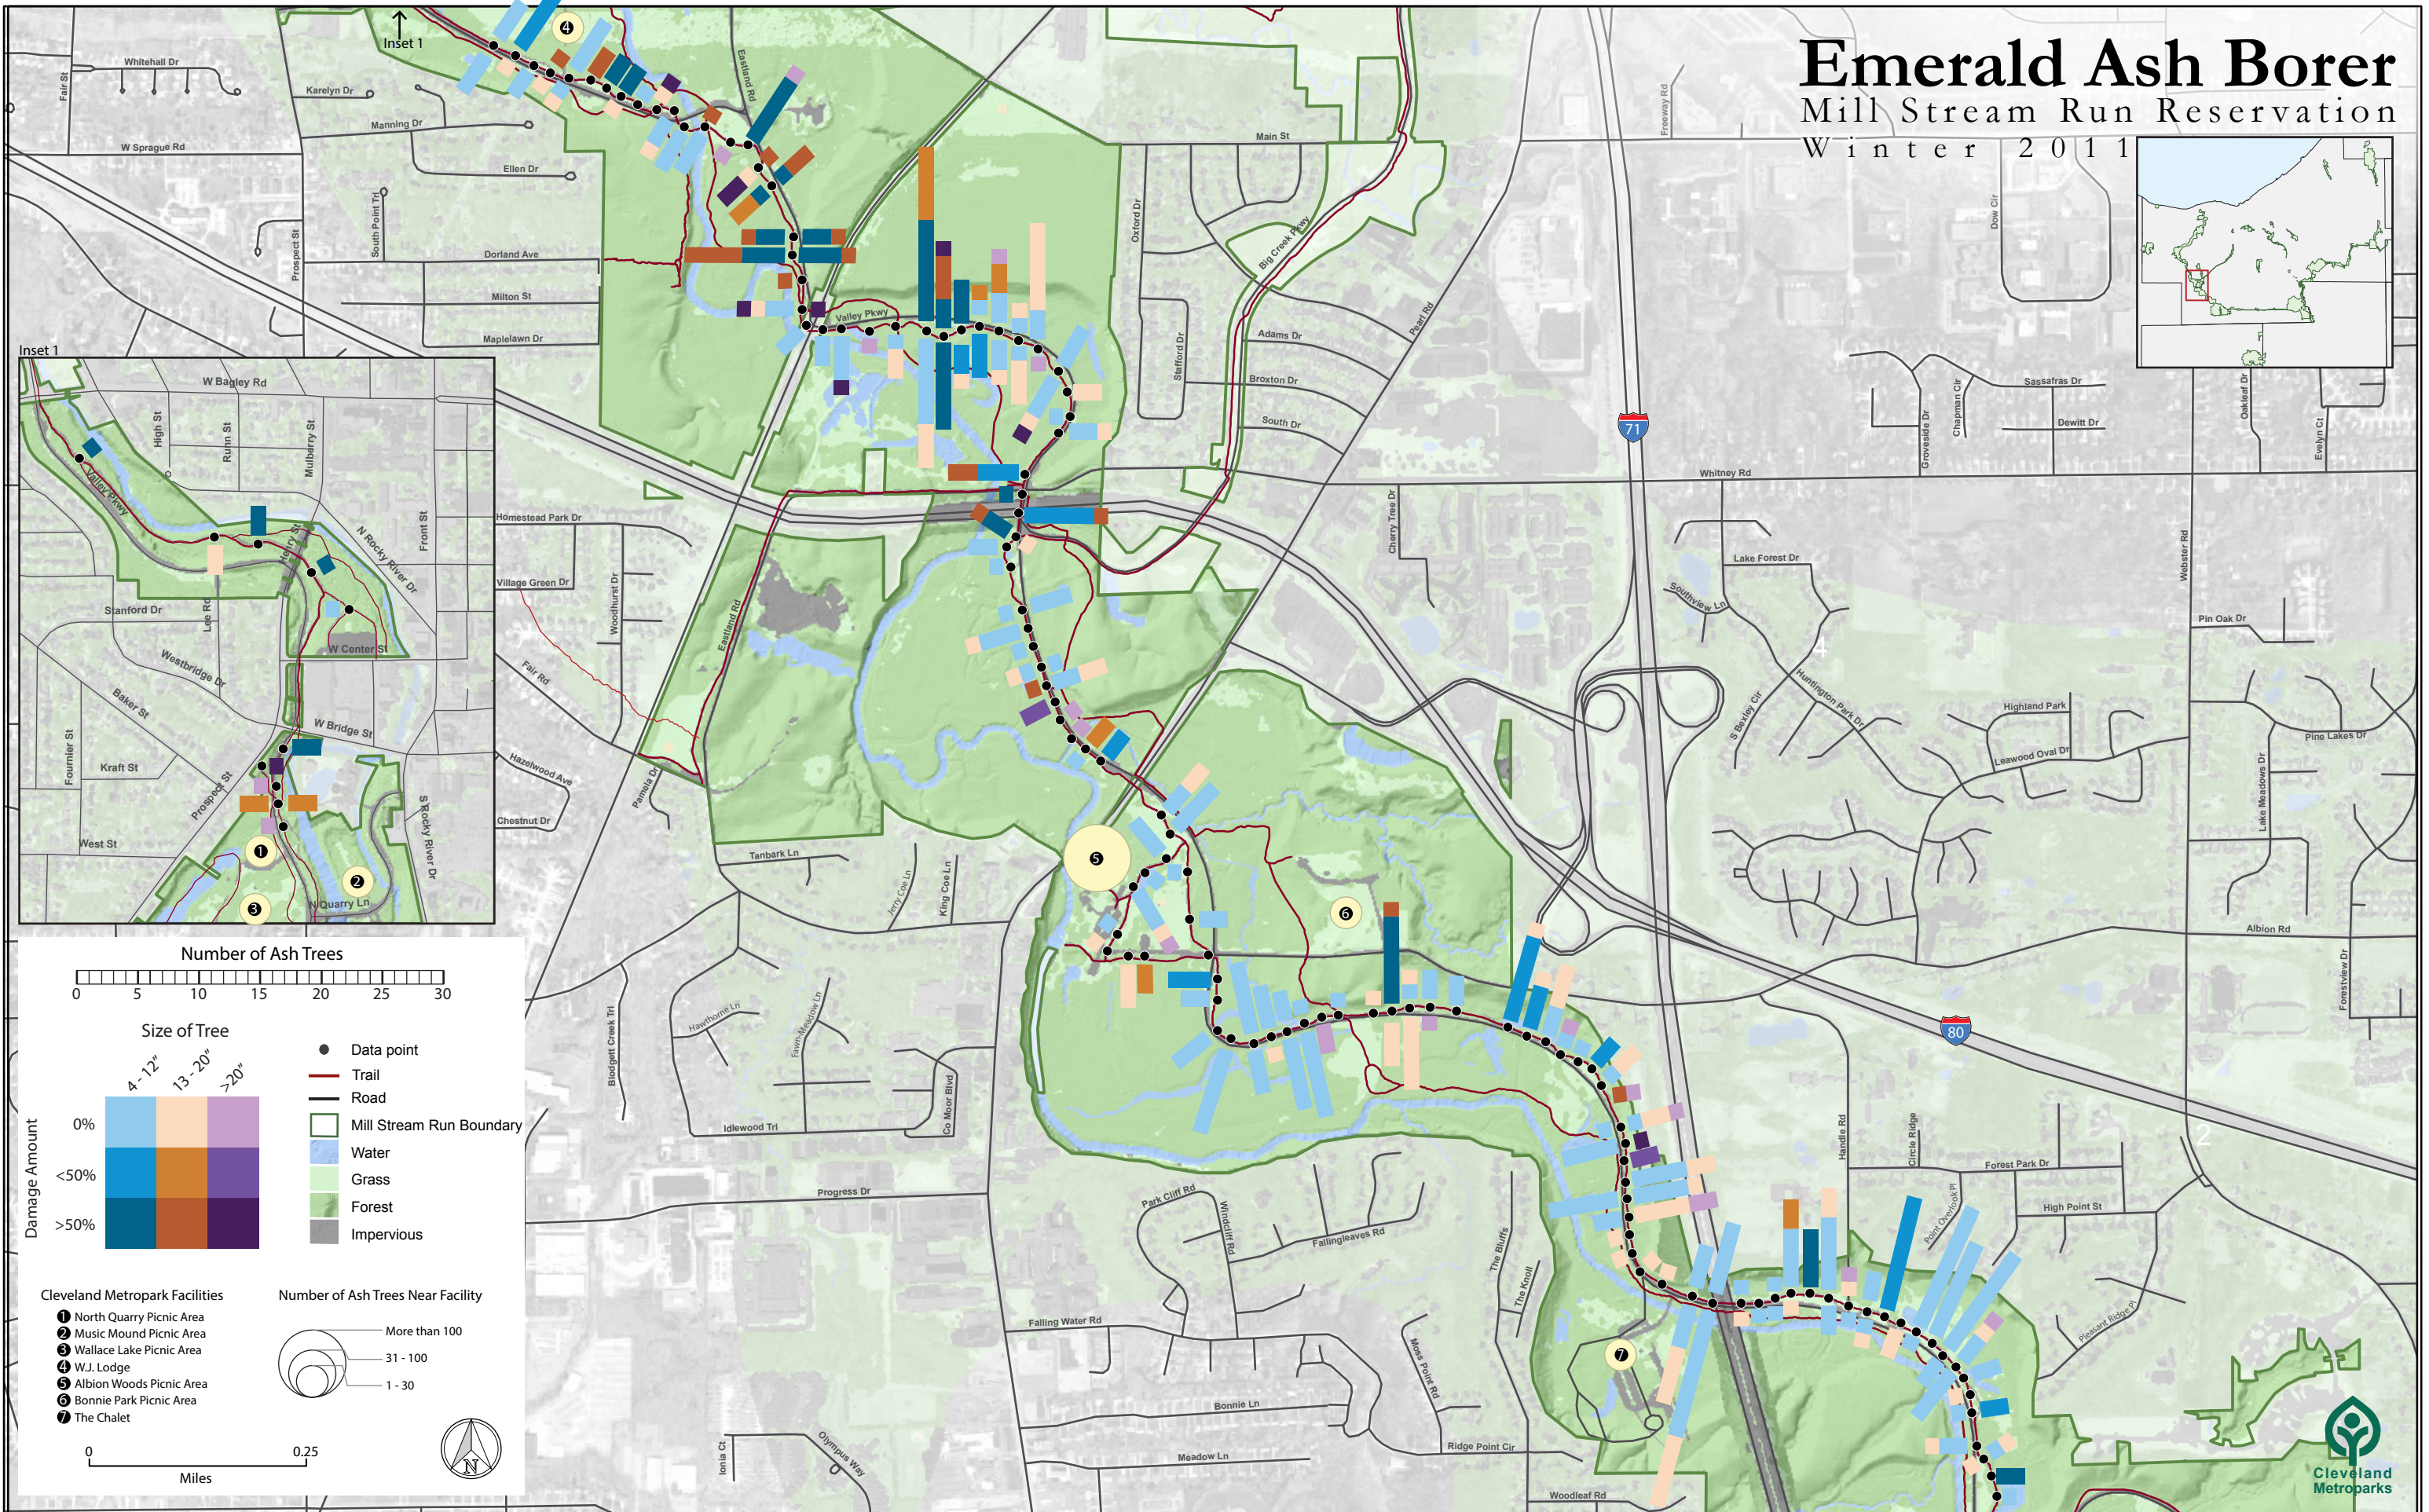

# Emerald Ash Borer

## Mill Stream Run Reservation

Winter 2011

**Number of Ash Trees**

0 5 10 15 20 25 30

**Size of Tree**

- 4 - 12"
- 13 - 20"
- >20"

**Damage Amount**

- 0%
- <50%
- >50%

**Legend**

- Data point
- Trail
- Road
- Mill Stream Run Boundary
- Water
- Grass
- Forest
- Impervious

**Cleveland Metropark Facilities**

- 1 North Quarry Picnic Area
- 2 Music Mound Picnic Area
- 3 Wallace Lake Picnic Area
- 4 W.J. Lodge
- 5 Albion Woods Picnic Area
- 6 Bonnie Park Picnic Area
- 7 The Chalet

**Number of Ash Trees Near Facility**

- More than 100
- 31 - 100
- 1 - 30

0 0.25 Miles