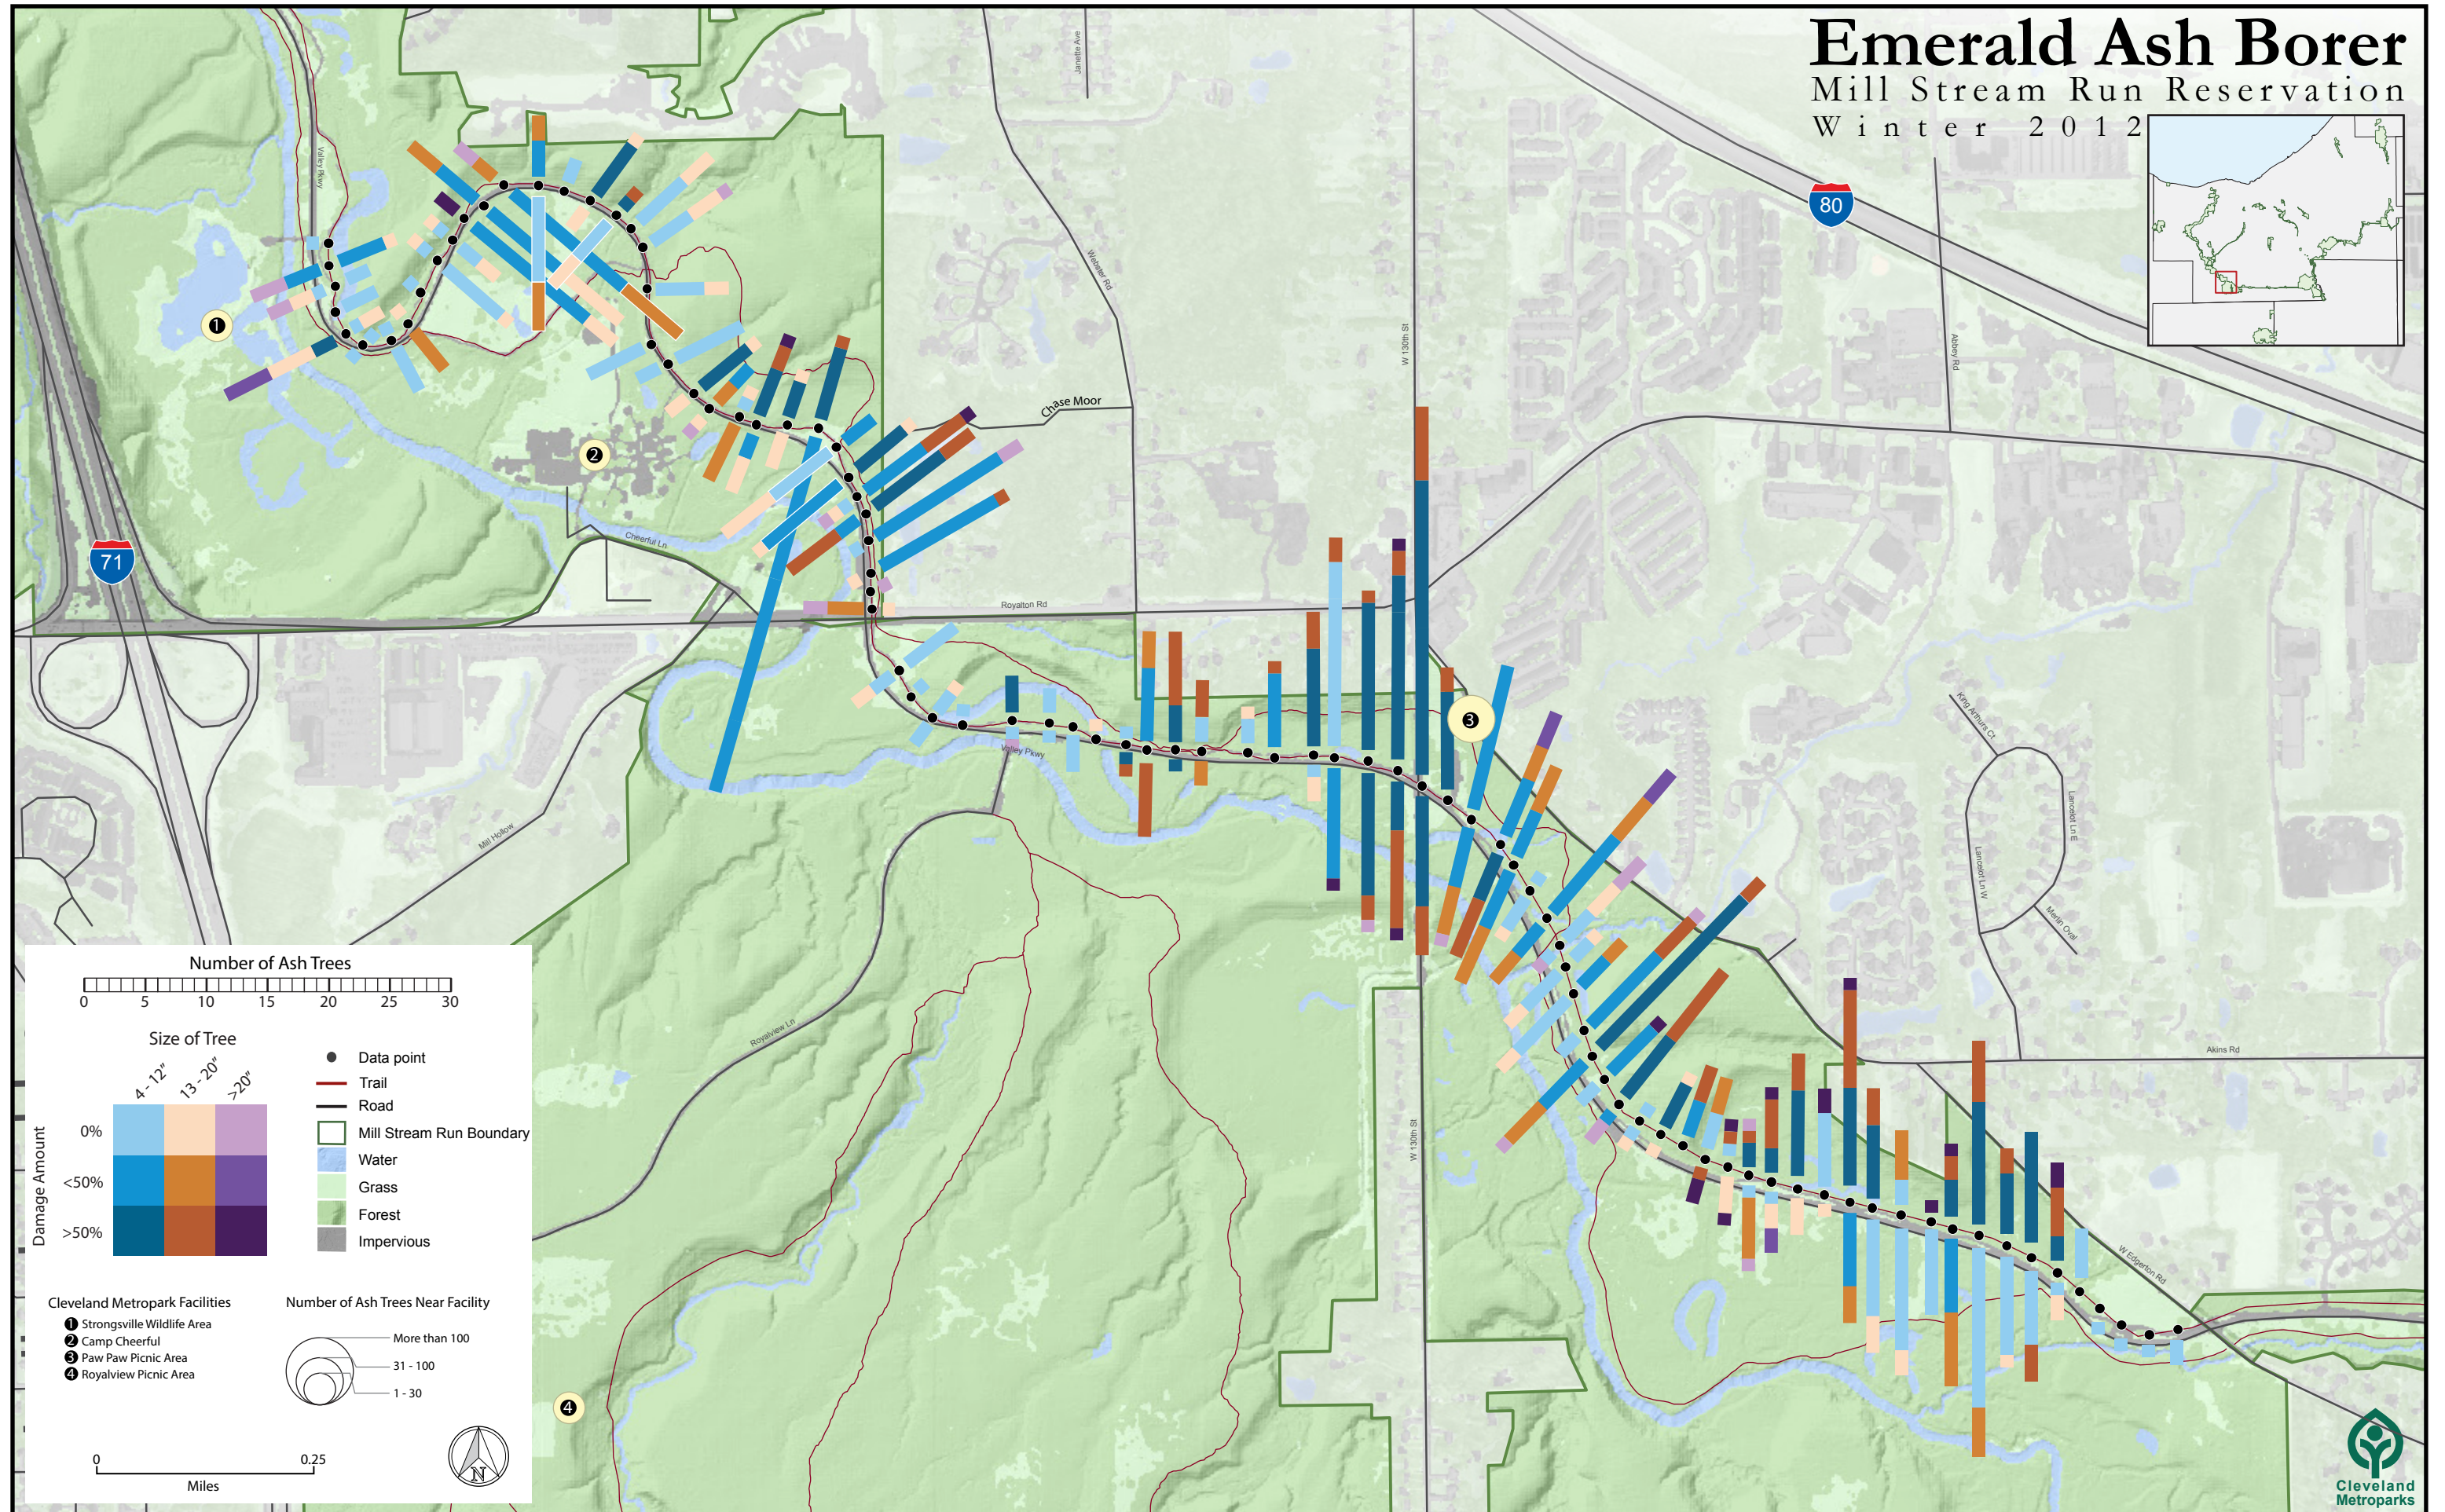

Emerald Ash Borer

Mill Stream Run Reservation

Winter 2012

Number of Ash Trees

0 5 10 15 20 25 30

Size of Tree

4-12" 13-20" >20"

Damage Amount

0% <50% >50%

Legend

- Data point
- Trail
- Road
- ▭ Mill Stream Run Boundary
- ▭ Water
- ▭ Grass
- ▭ Forest
- ▭ Impervious

Cleveland Metropark Facilities

- 1 Strongsville Wildlife Area
- 2 Camp Cheerful
- 3 Paw Paw Picnic Area
- 4 Royalview Picnic Area

Number of Ash Trees Near Facility

- More than 100
- 31 - 100
- 1 - 30

0 0.25 Miles