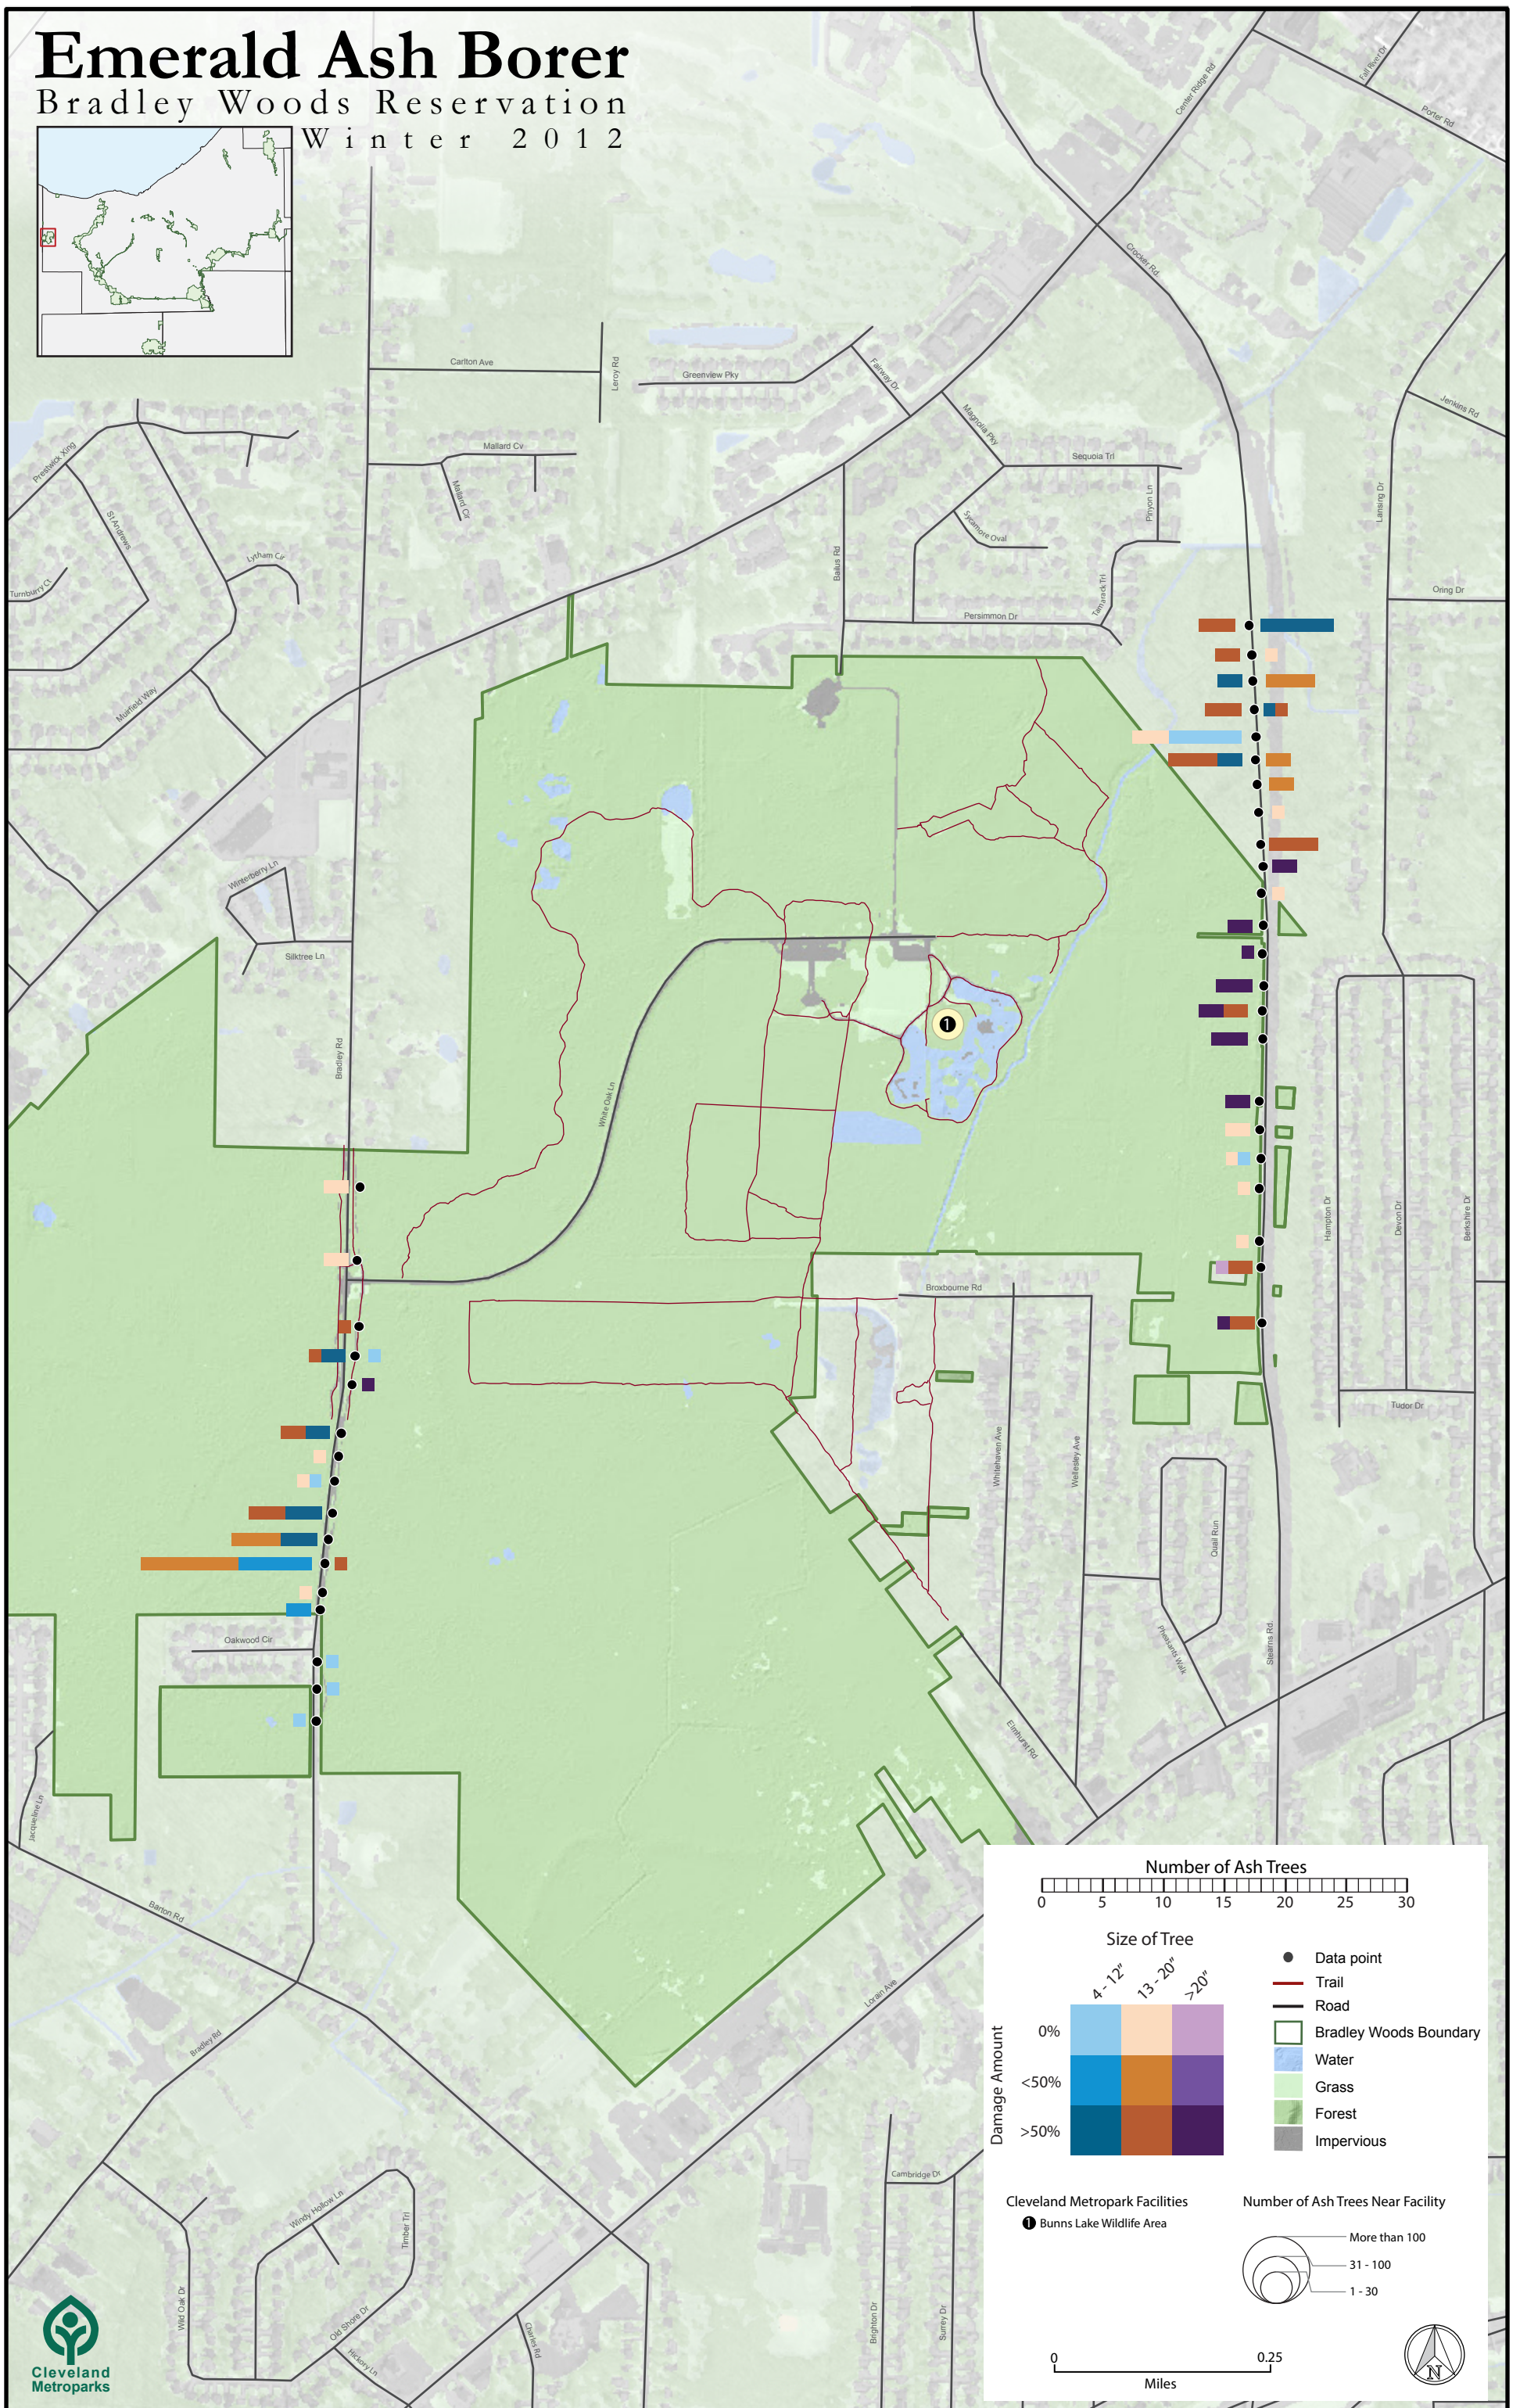

Emerald Ash Borer

Bradley Woods Reservation

Winter 2012

Number of Ash Trees

0 5 10 15 20 25 30

Size of Tree

4 - 12"	13 - 20"	>20"
0%	0%	0%
<50%	<50%	<50%
>50%	>50%	>50%

- Data point
- Trail
- Road
- Bradley Woods Boundary
- Water
- Grass
- Forest
- Impervious

Cleveland Metropark Facilities

- Bunn's Lake Wildlife Area

Number of Ash Trees Near Facility

- More than 100
- 31 - 100
- 1 - 30

0 0.25 Miles