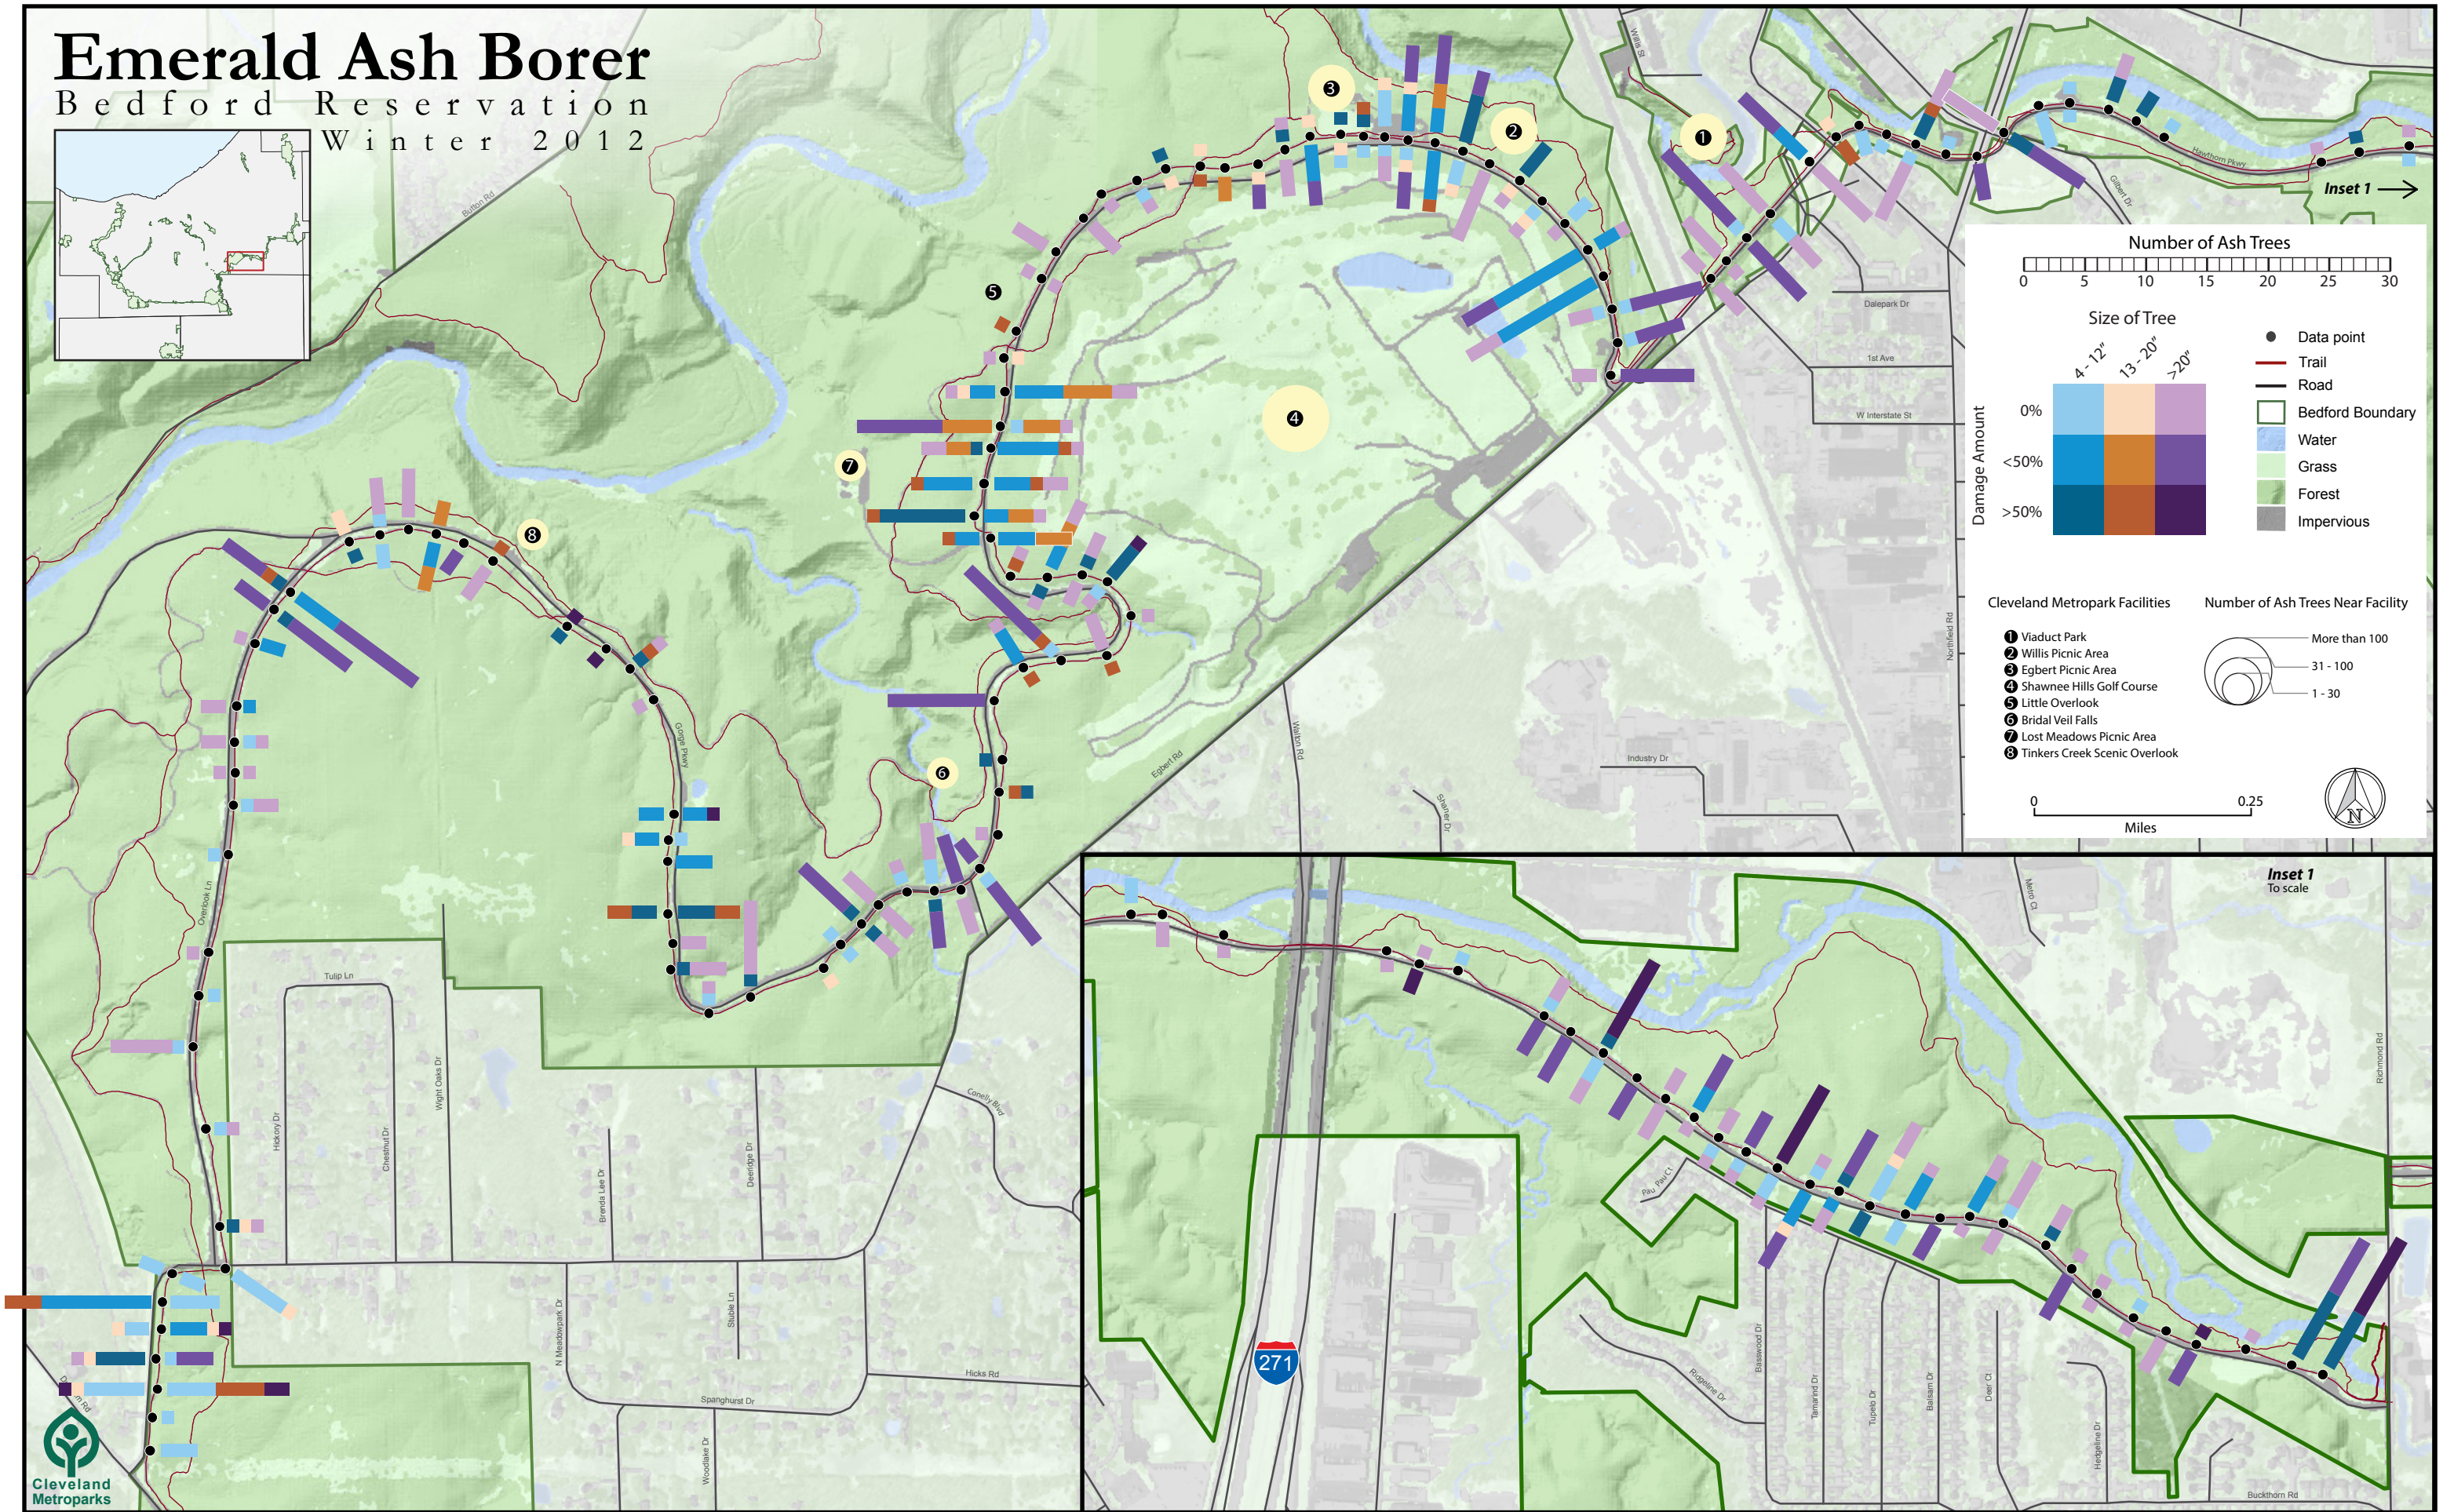

# Emerald Ash Borer

Bedford Reservation  
Winter 2012

**Number of Ash Trees**

0 5 10 15 20 25 30

**Size of Tree**

4-12"	13-20"	>20"
-------	--------	------

**Damage Amount**

0%	Light Blue	Light Orange	Light Purple
<50%	Medium Blue	Medium Orange	Medium Purple
>50%	Dark Blue	Dark Orange	Dark Purple

- Data point
- Trail
- Road
- Bedford Boundary
- Water
- Grass
- Forest
- Impervious

**Cleveland Metropark Facilities**

- 1 Viaduct Park
- 2 Willis Picnic Area
- 3 Egbert Picnic Area
- 4 Shawnee Hills Golf Course
- 5 Little Overlook
- 6 Bridal Veil Falls
- 7 Lost Meadows Picnic Area
- 8 Tinkers Creek Scenic Overlook

**Number of Ash Trees Near Facility**

- Large Circle: More than 100
- Medium Circle: 31 - 100
- Small Circle: 1 - 30

0 0.25 Miles